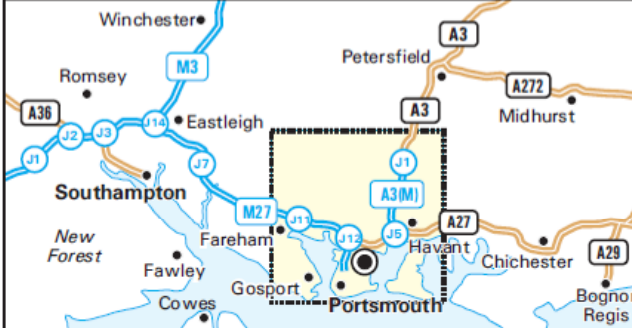

**From M25**

- Leave the M25 at junction 10 and join the A3 towards Guildford and Portsmouth.
- The A3 then becomes the A3(M) and then merges with the A27 towards Portsmouth.
- At the next junction take the first exit joining the A2030 towards Southsea.
- Continue to the second set of traffic lights and turn right onto Airport Service Road.
- Our entrance is situated on the right hand side, 250 yards past the junction with Robinson Way (on the right).

**From M3**

- Leave the M3 at Junction 14 and join the M27 towards Fareham and Portsmouth.
- Continue on the M27 as it merges with the A27 (Havant By-pass).
- At the next junction take the third exit joining the A2030 towards Southsea.
- Continue to the second set of traffic lights and turn right onto Airport Service Road.
- Our entrance is situated on the right hand side, 250 yards past the junction with Robinson Way (on the right).

**By Train**

- Hilsea is the nearest railway station, but has a limited service.
- We are a short walk from the station.
- Havant is on the main line from Waterloo, and is about a ten minute taxi journey.
- For further information on train times and fares telephone the National Rail Enquiry Line on 08457 48 49 50, or visit [www.nationalrail.co.uk](http://www.nationalrail.co.uk)